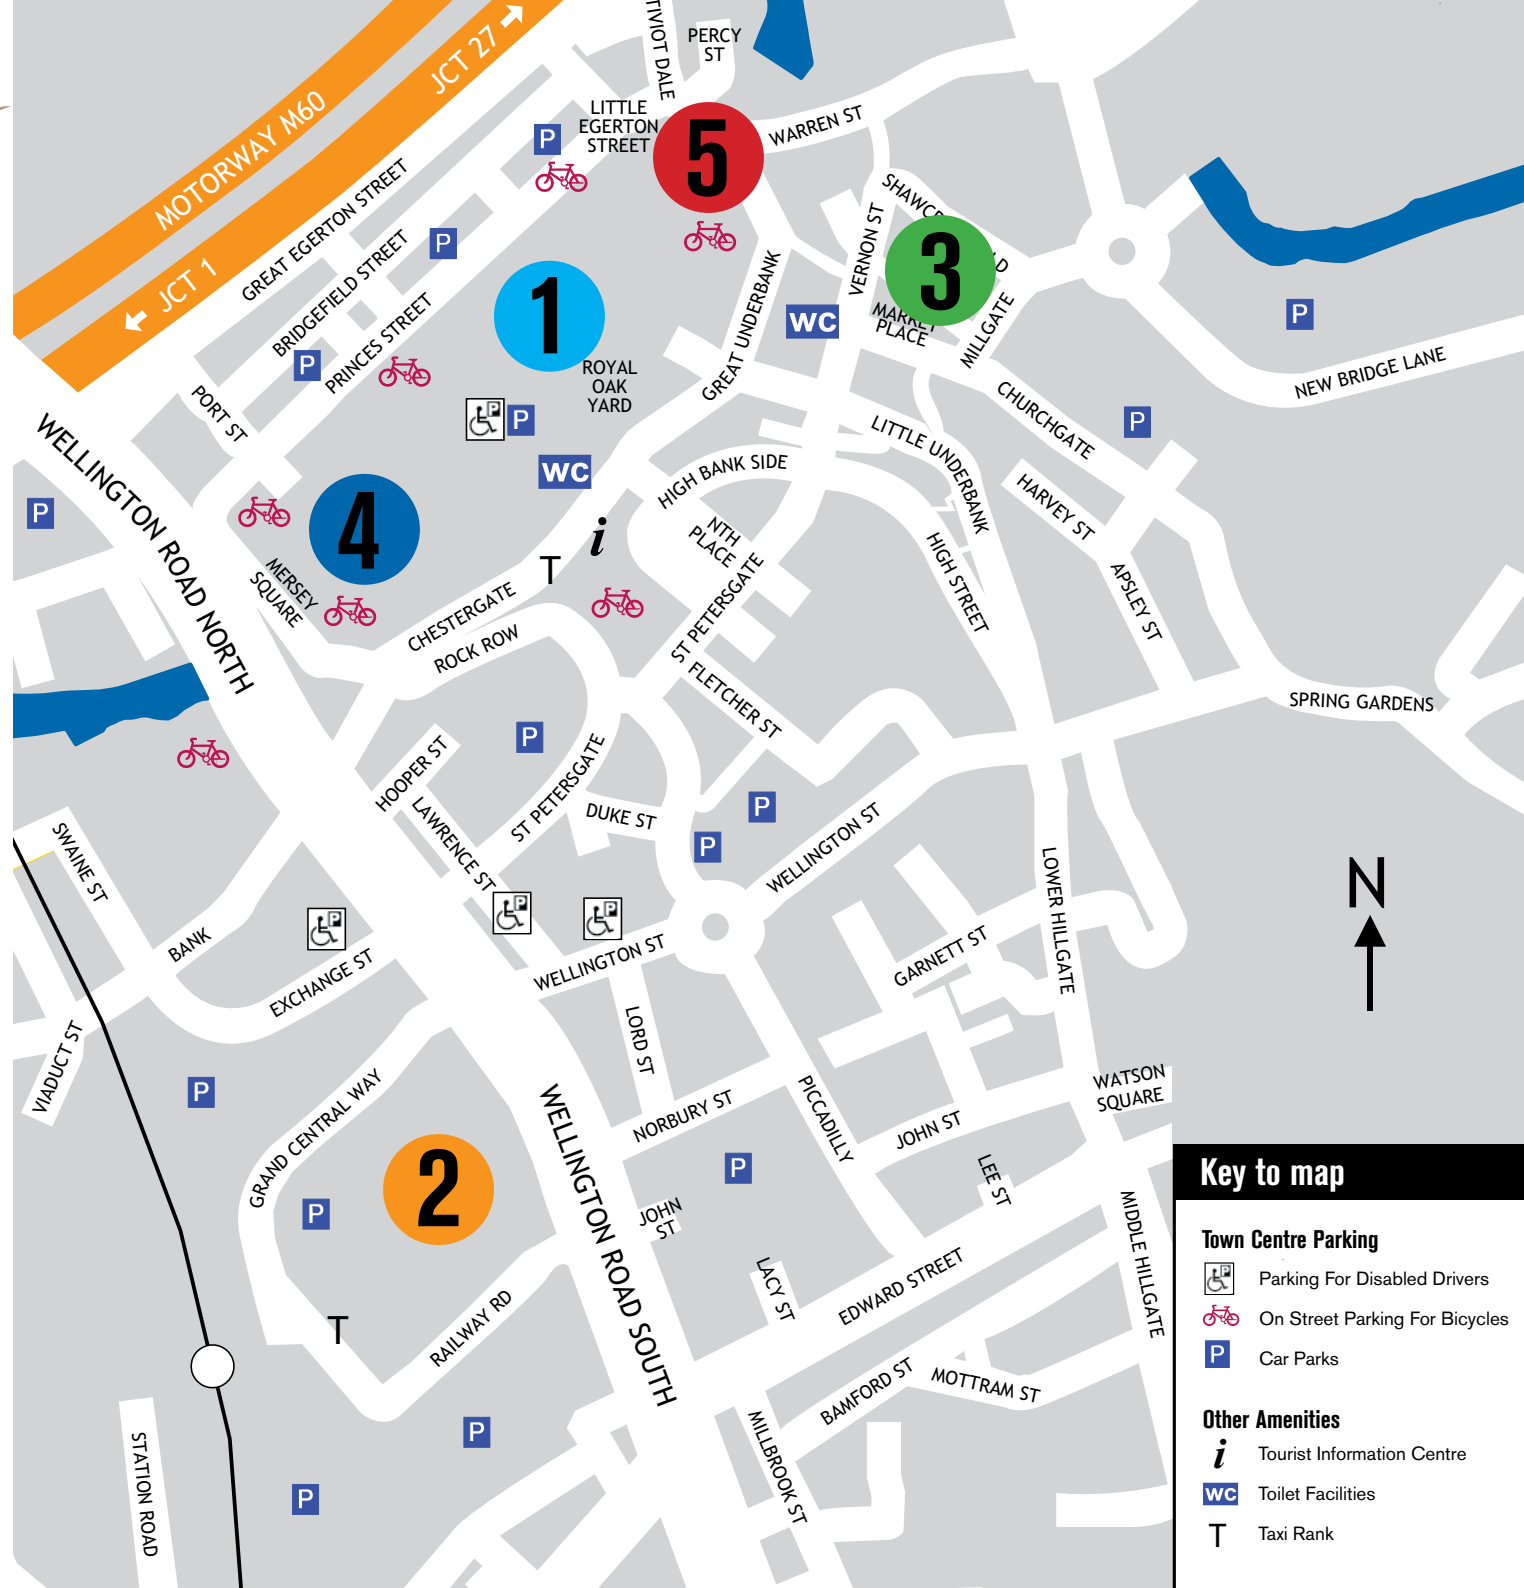

STOCKPORT FESTIVAL 2011

SAT 3RD SEPT 10AM-4PM
STOCKPORT TOWN CENTRE

1 MERSEYWAY SHOPPING CENTRE

2 GRAND CENTRAL SQUARE

3 MARKET PLACE

4 MERSEY SQUARE

5 WARREN STREET

Key to map

Town Centre Parking

- Parking For Disabled Drivers
- On Street Parking For Bicycles
- Car Parks

Other Amenities

- Tourist Information Centre
- Toilet Facilities
- Taxi Rank

WHAT'S ON & WHERE

MERSEYWAY

Five fashion shows (10.15am, 11.30am, 12.45am, 1.45pm, 3.15pm), Stiltwalkers (10.45am, noon), Dance at The Smithy (11.15am), Alexander Stewart (12.15am, 2.45pm), SIX D (1.15pm), Mini Mods Trendy kids comp (2.15pm).
Stockport Libraries - Reading Comes Alive, Imagine FM

MARKET PLACE

BBC Retail Therapy, Robinsons - Outside bar, sampling and tasting, SMBC Markets, Pie Man - Tourist Information Centre, Sweet Adam BBQ, St Ann's Hospice - Stands, pop-up shop, face painting and balloons.

MERSEY SQUARE

Mega Stars Performing Arts - Various entertainment, Robinsons - Shire horse

WARREN ST & OTHER TOWN CENTRE LOCATIONS

Debenhams - Best dressed shopper
Robinsons - Thorneycroft and samples (Warren St)
Robinsons - Shire Horse (Warren St)